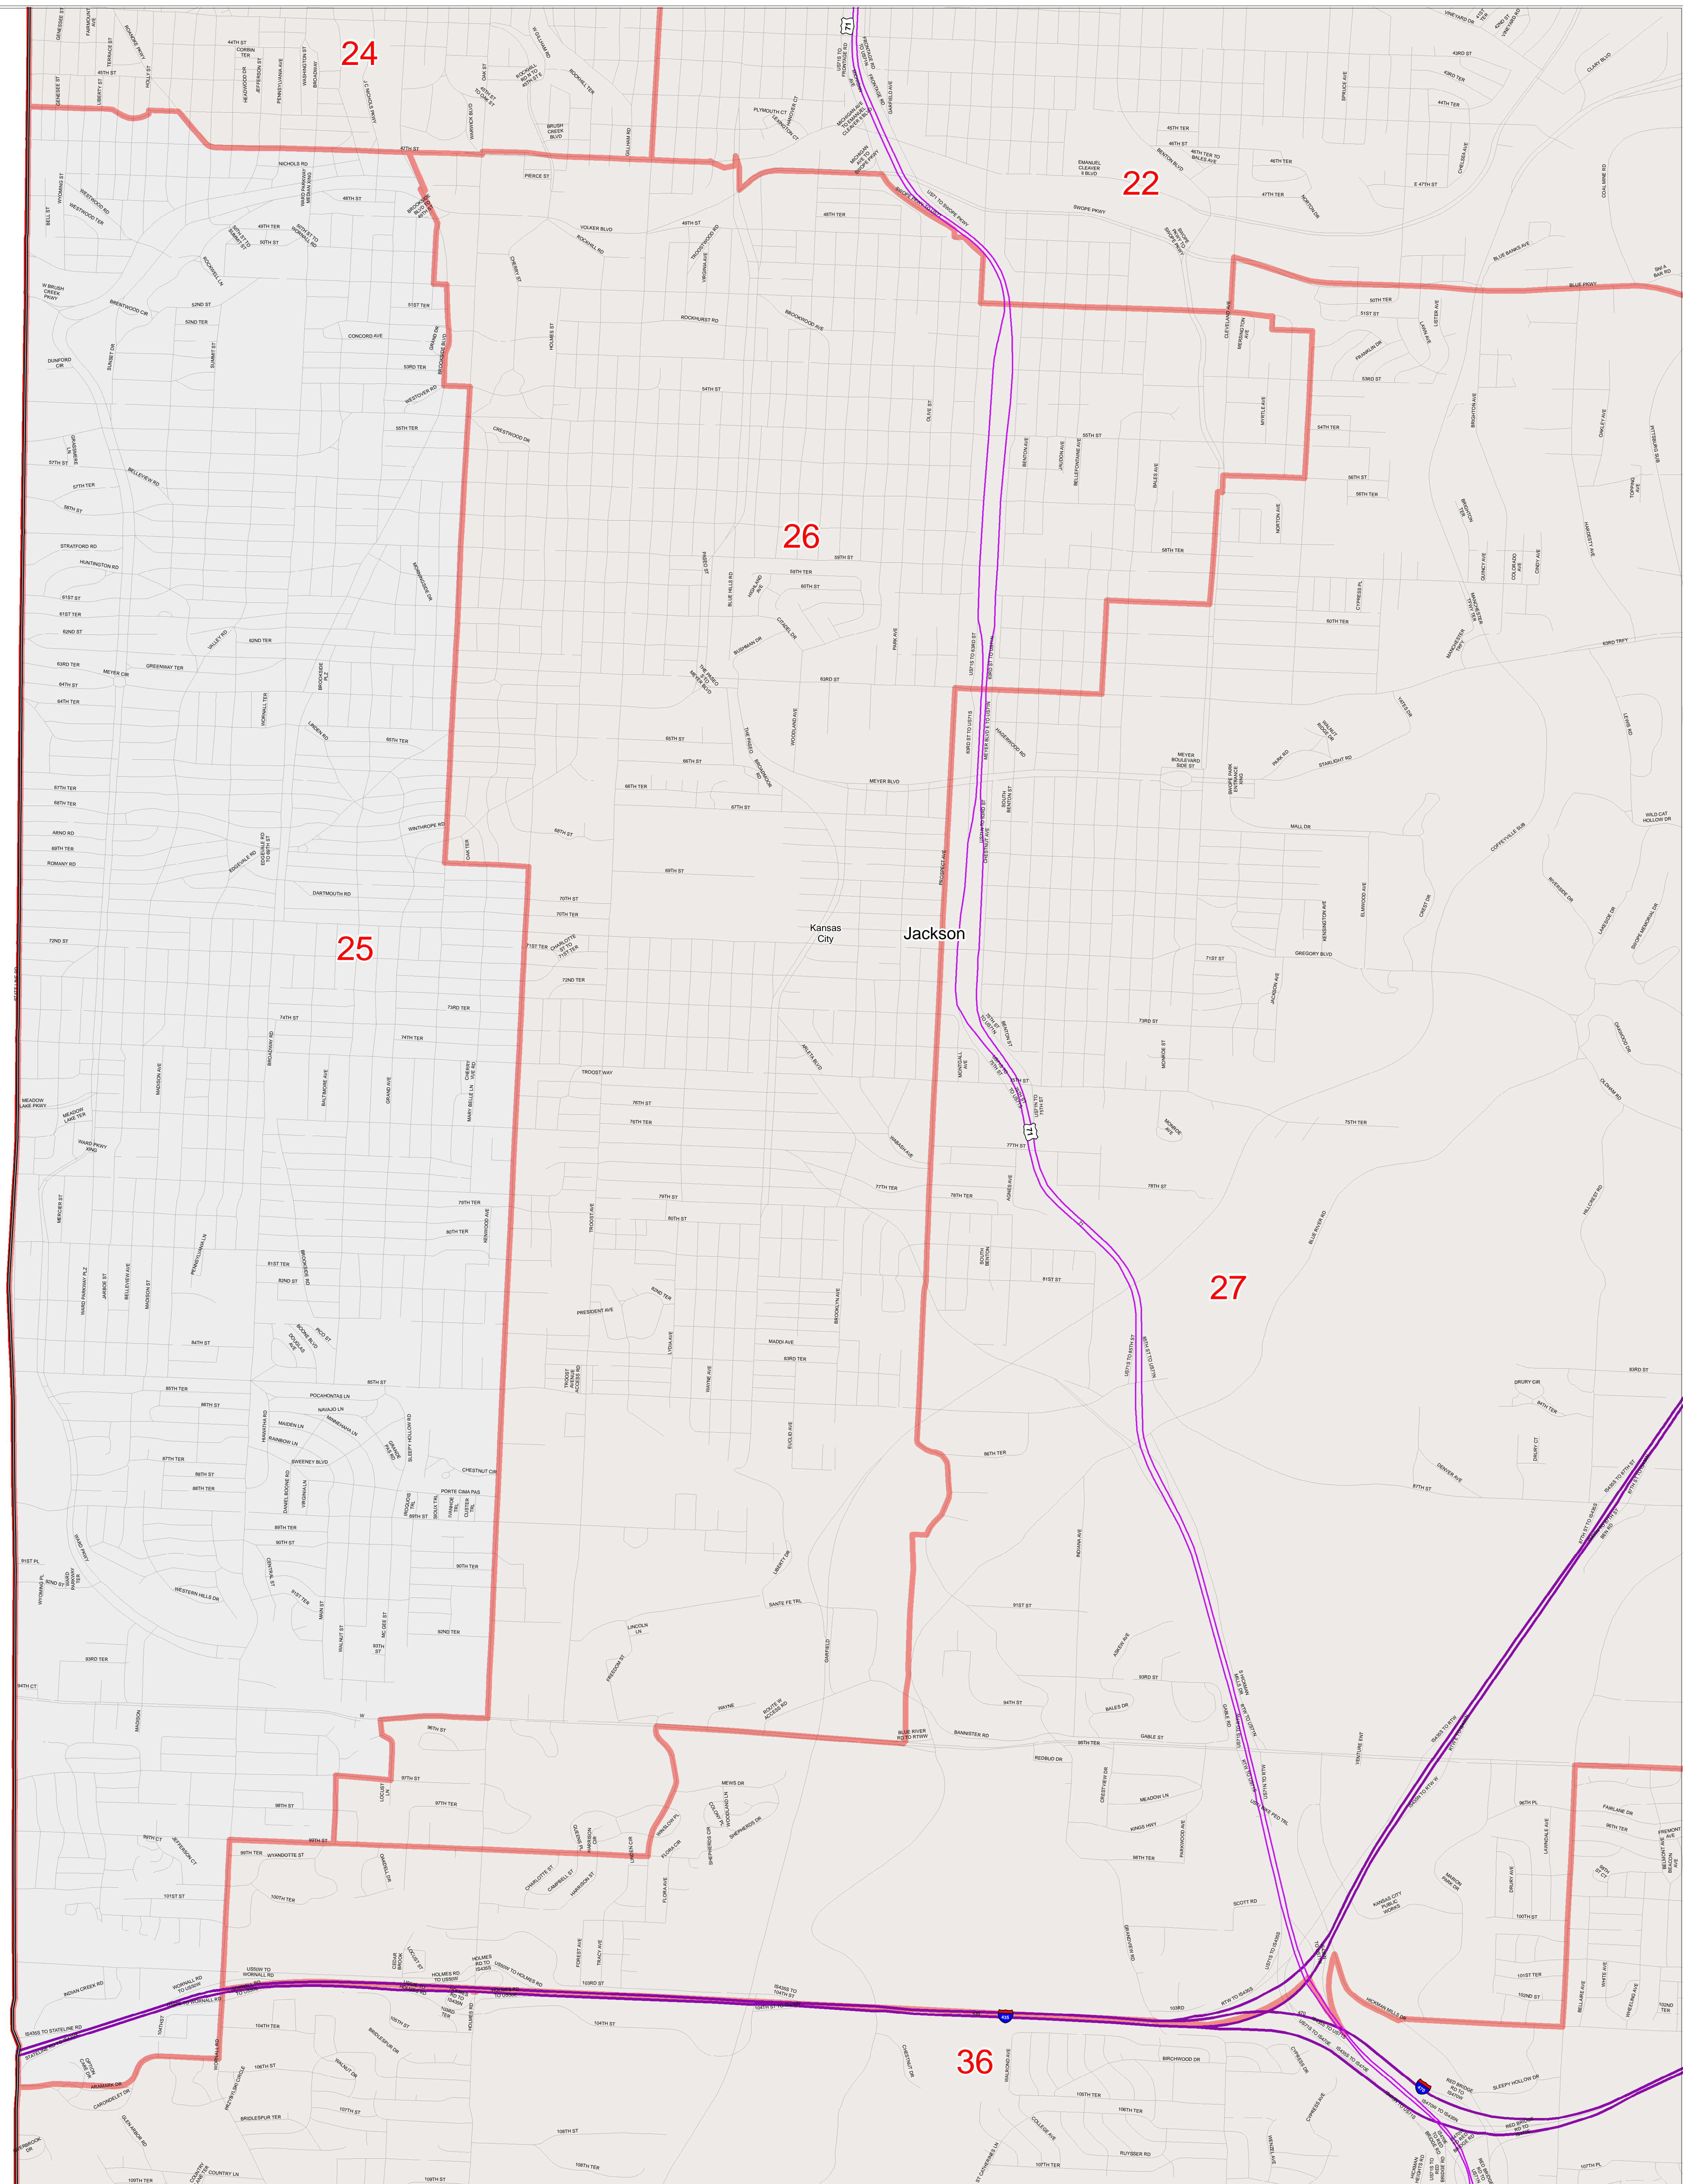

Missouri State House District Number 25

House Apportionment Plan 2011

- Districts
- Counties
- Interstates
- U.S. Highways
- MO Highways
- Streets
- Incorporated Places*
- Area Outside of Featured District